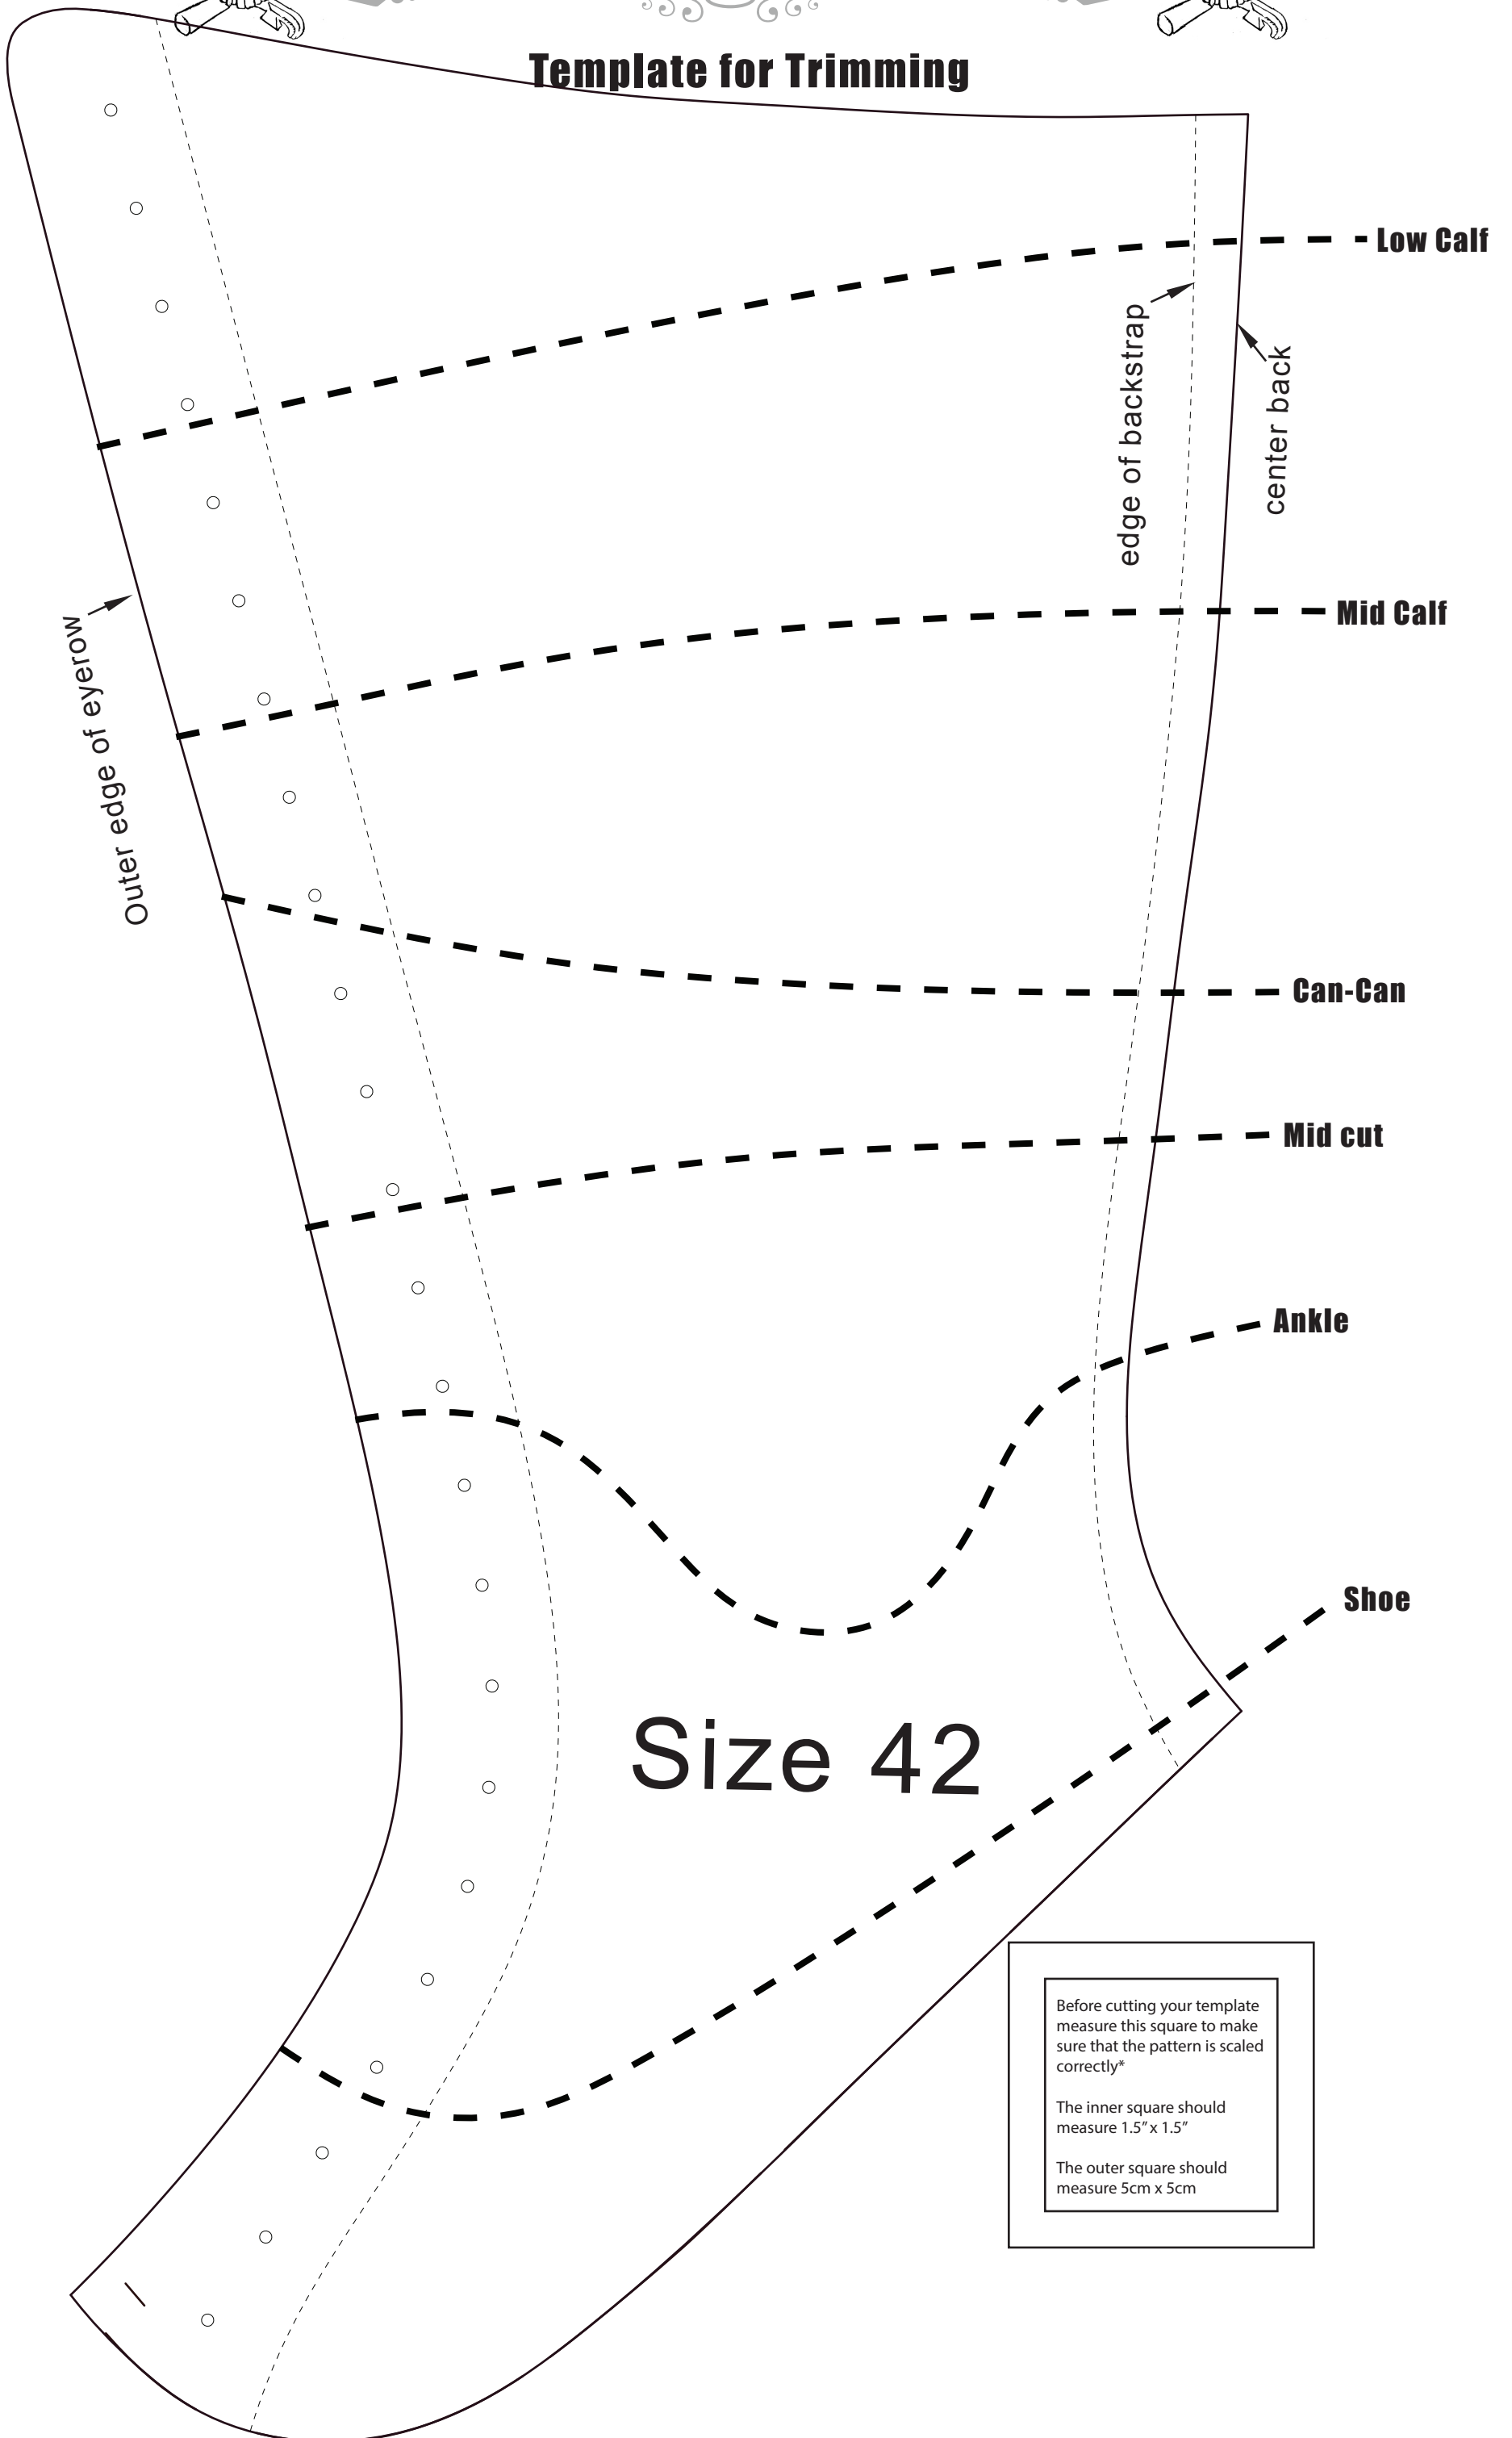

# A MOST VERSATILE BOOT™

BY JITTERBUG BOY ORIGINAL FOOTWEAR

## Template for Trimming

Before cutting your template measure this square to make sure that the pattern is scaled correctly\*

The inner square should measure 1.5" x 1.5"

The outer square should measure 5cm x 5cm