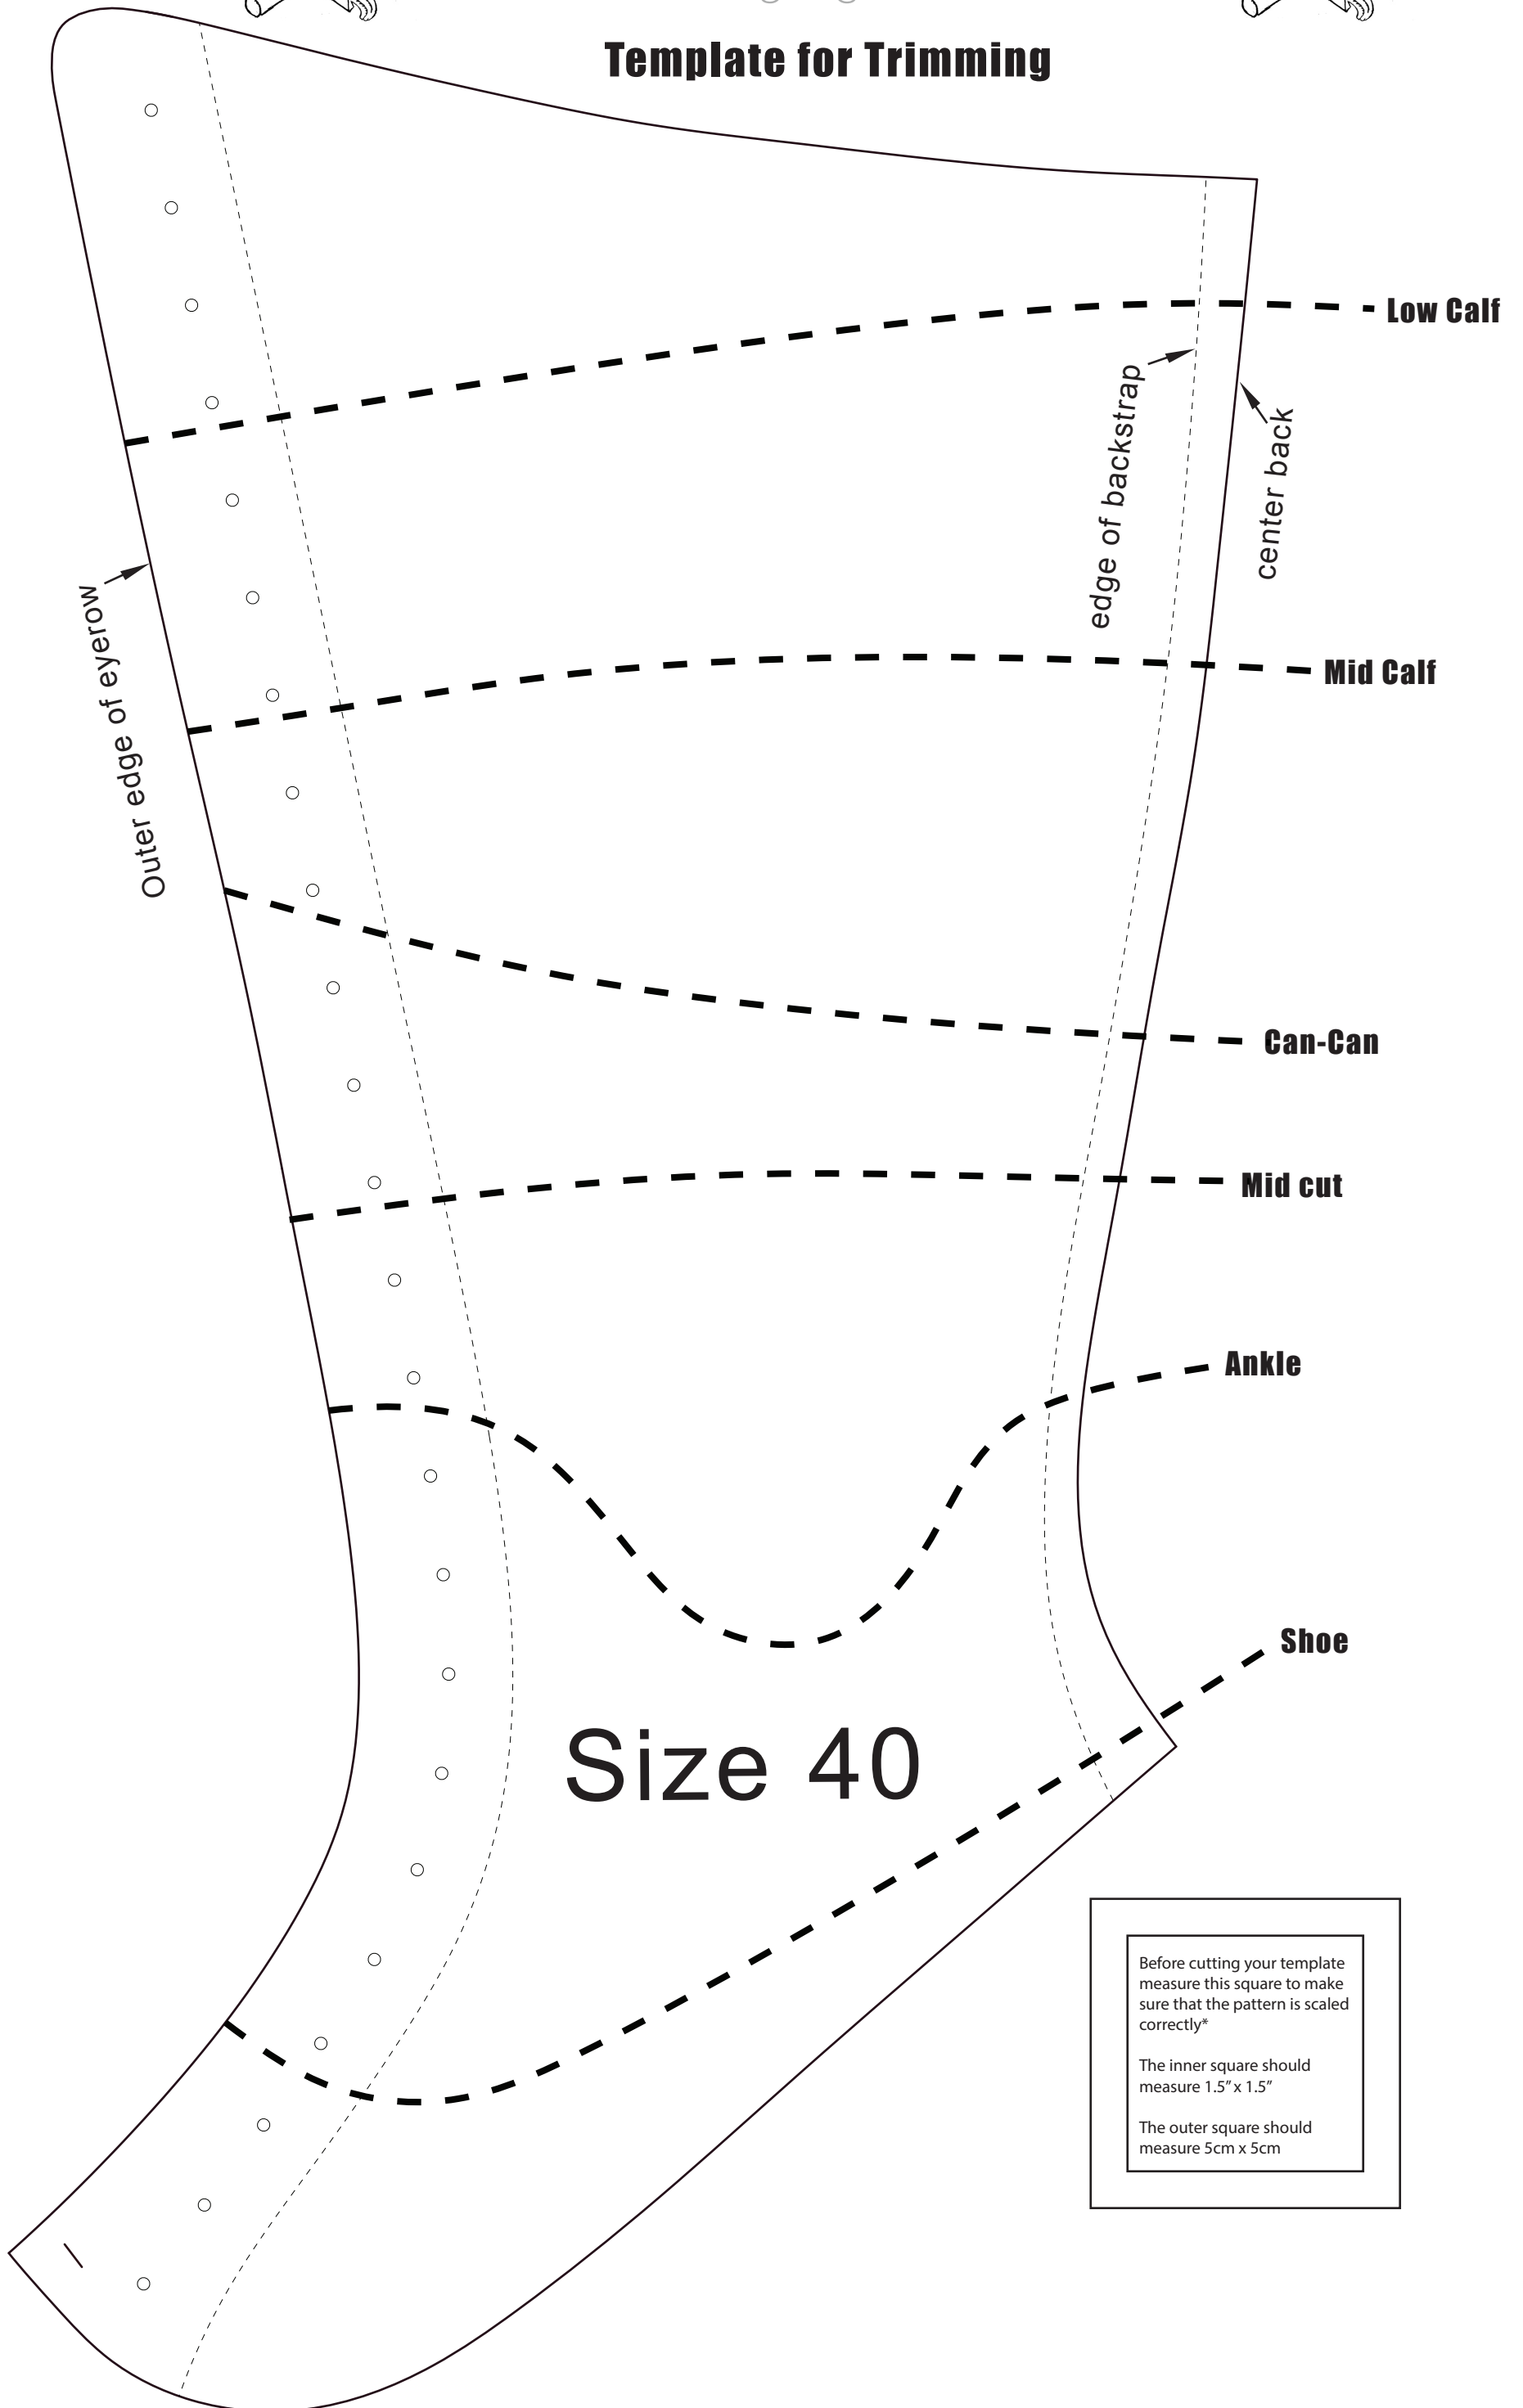

A MOST VERSATILE BOOT™

BY JITTERBUG BOY ORIGINAL FOOTWEAR

Template for Trimming

Before cutting your template measure this square to make sure that the pattern is scaled correctly*

The inner square should measure 1.5" x 1.5"

The outer square should measure 5cm x 5cm