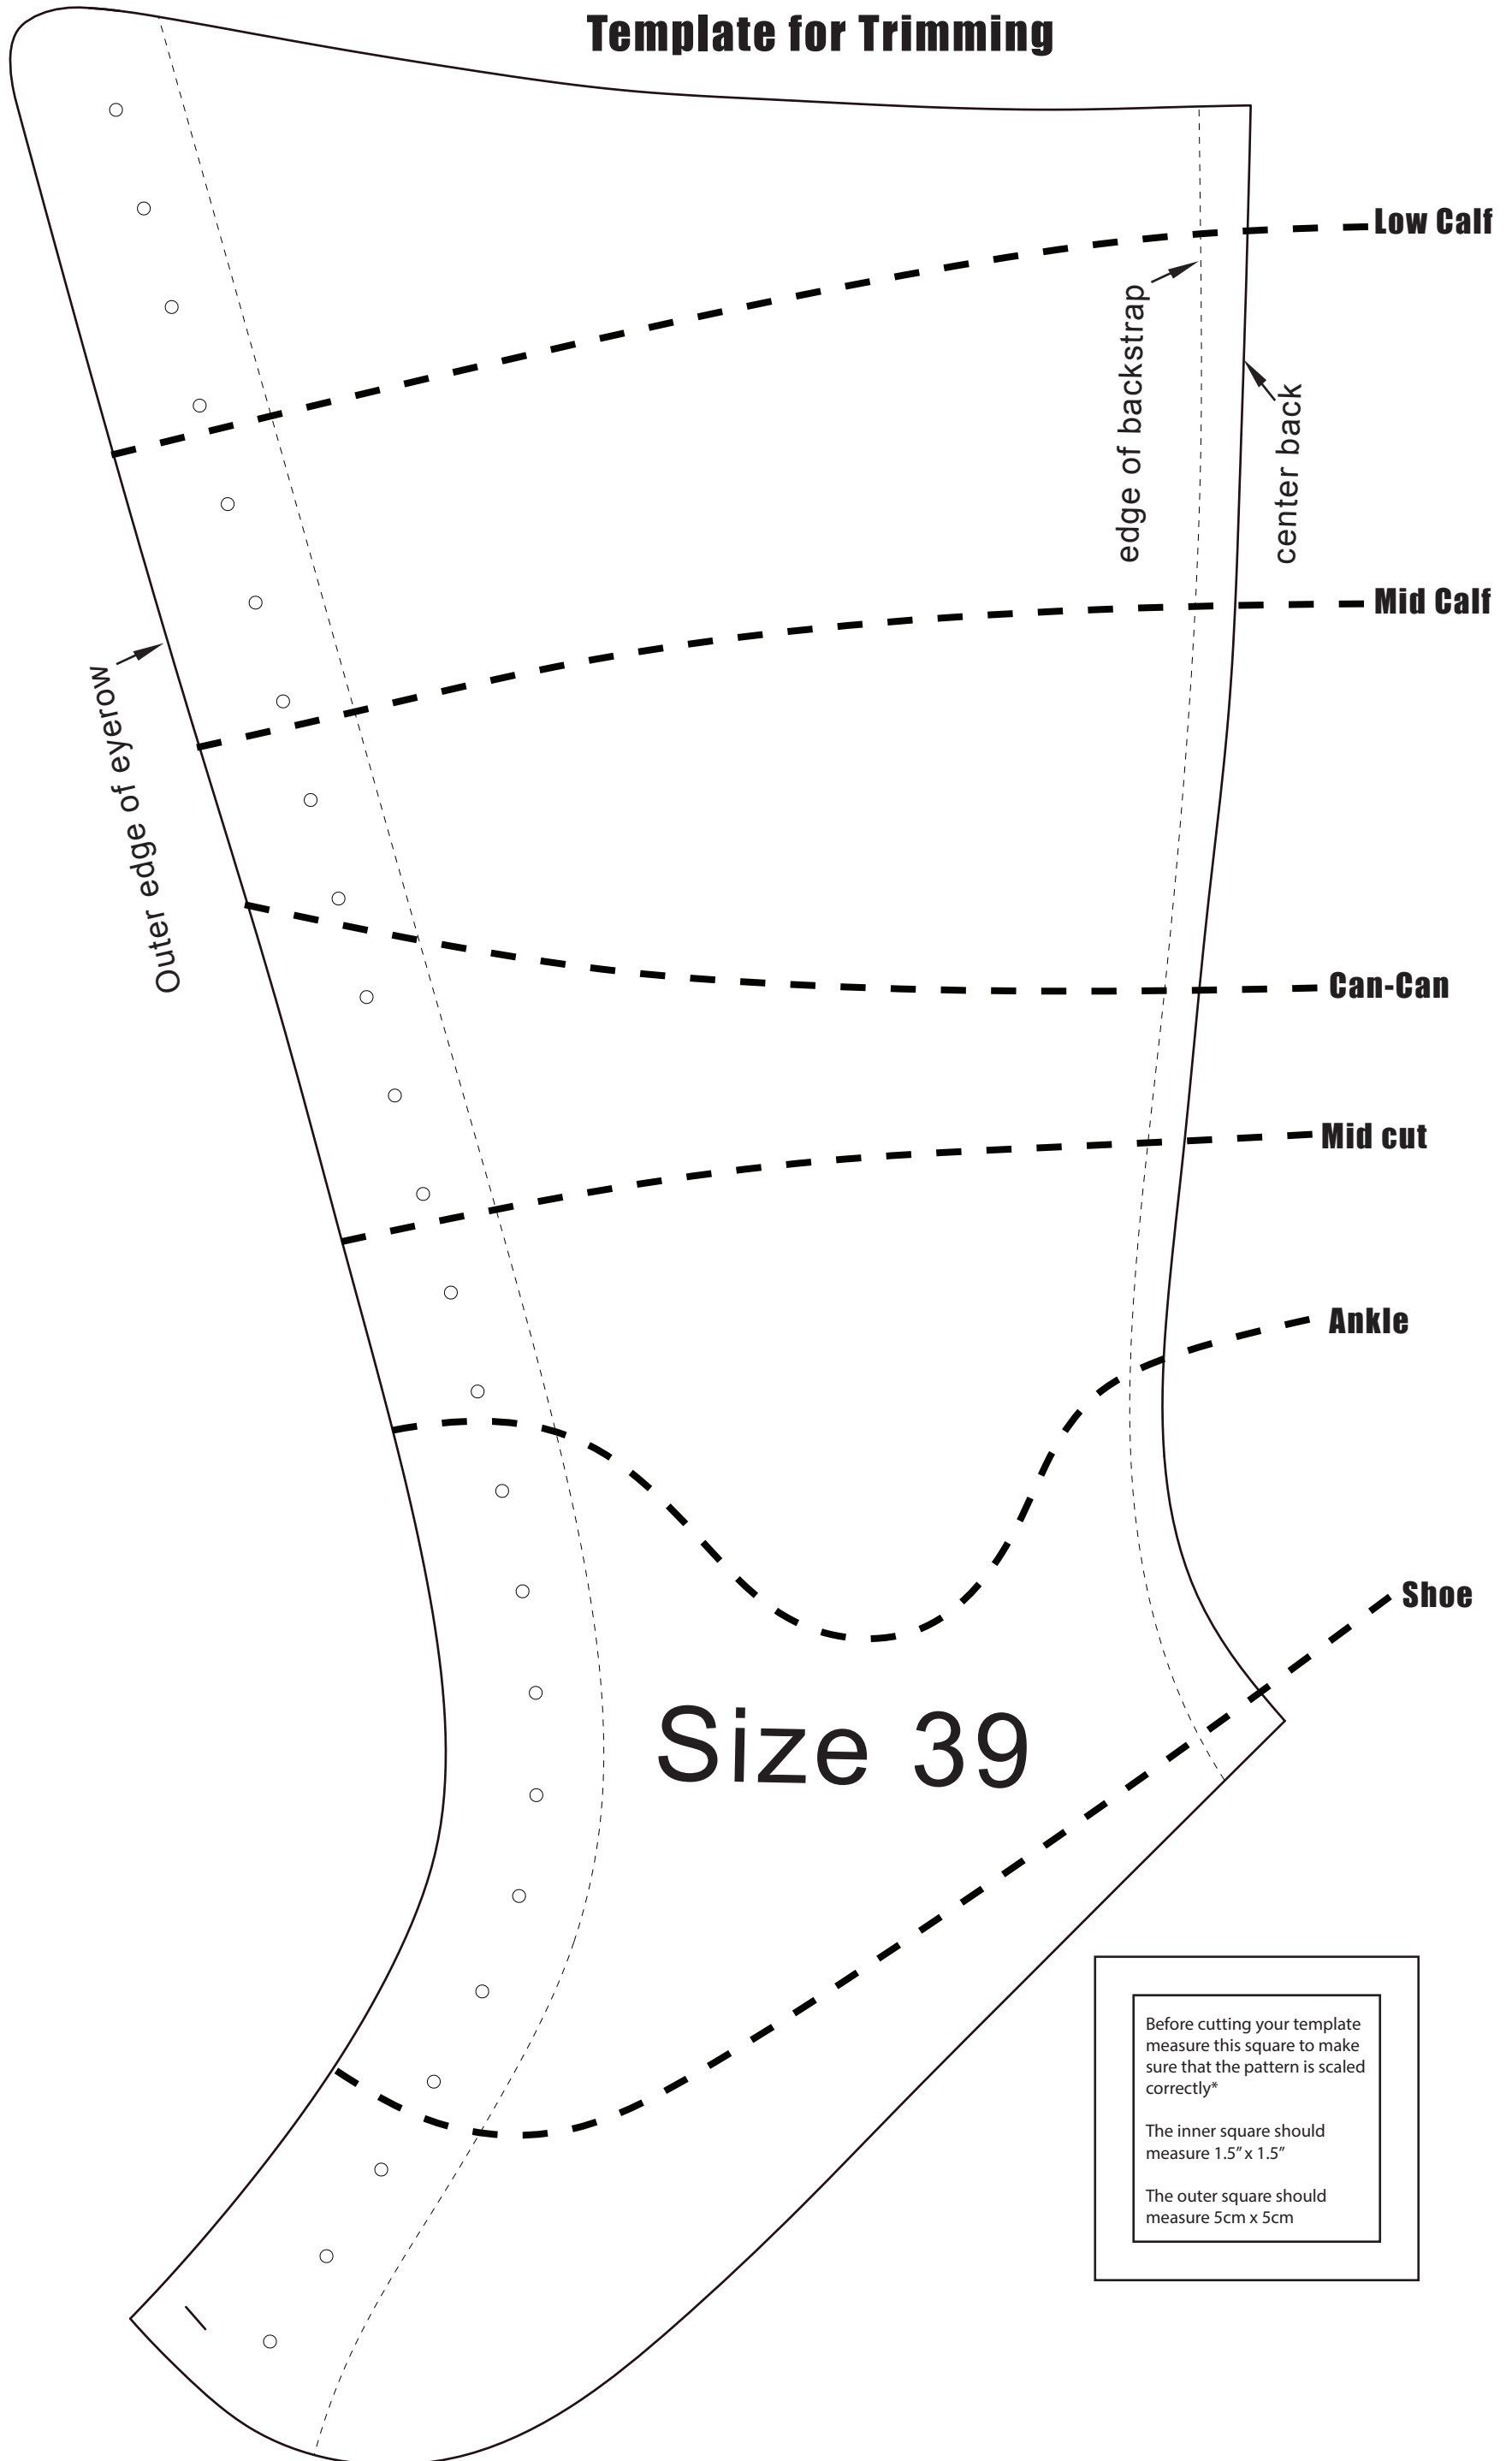

A MOST VERSATILE BOOT™

BY JITTERBUG BOY ORIGINAL FOOTWEAR

Template for Trimming

Before cutting your template measure this square to make sure that the pattern is scaled correctly*

The inner square should measure 1.5" x 1.5"

The outer square should measure 5cm x 5cm