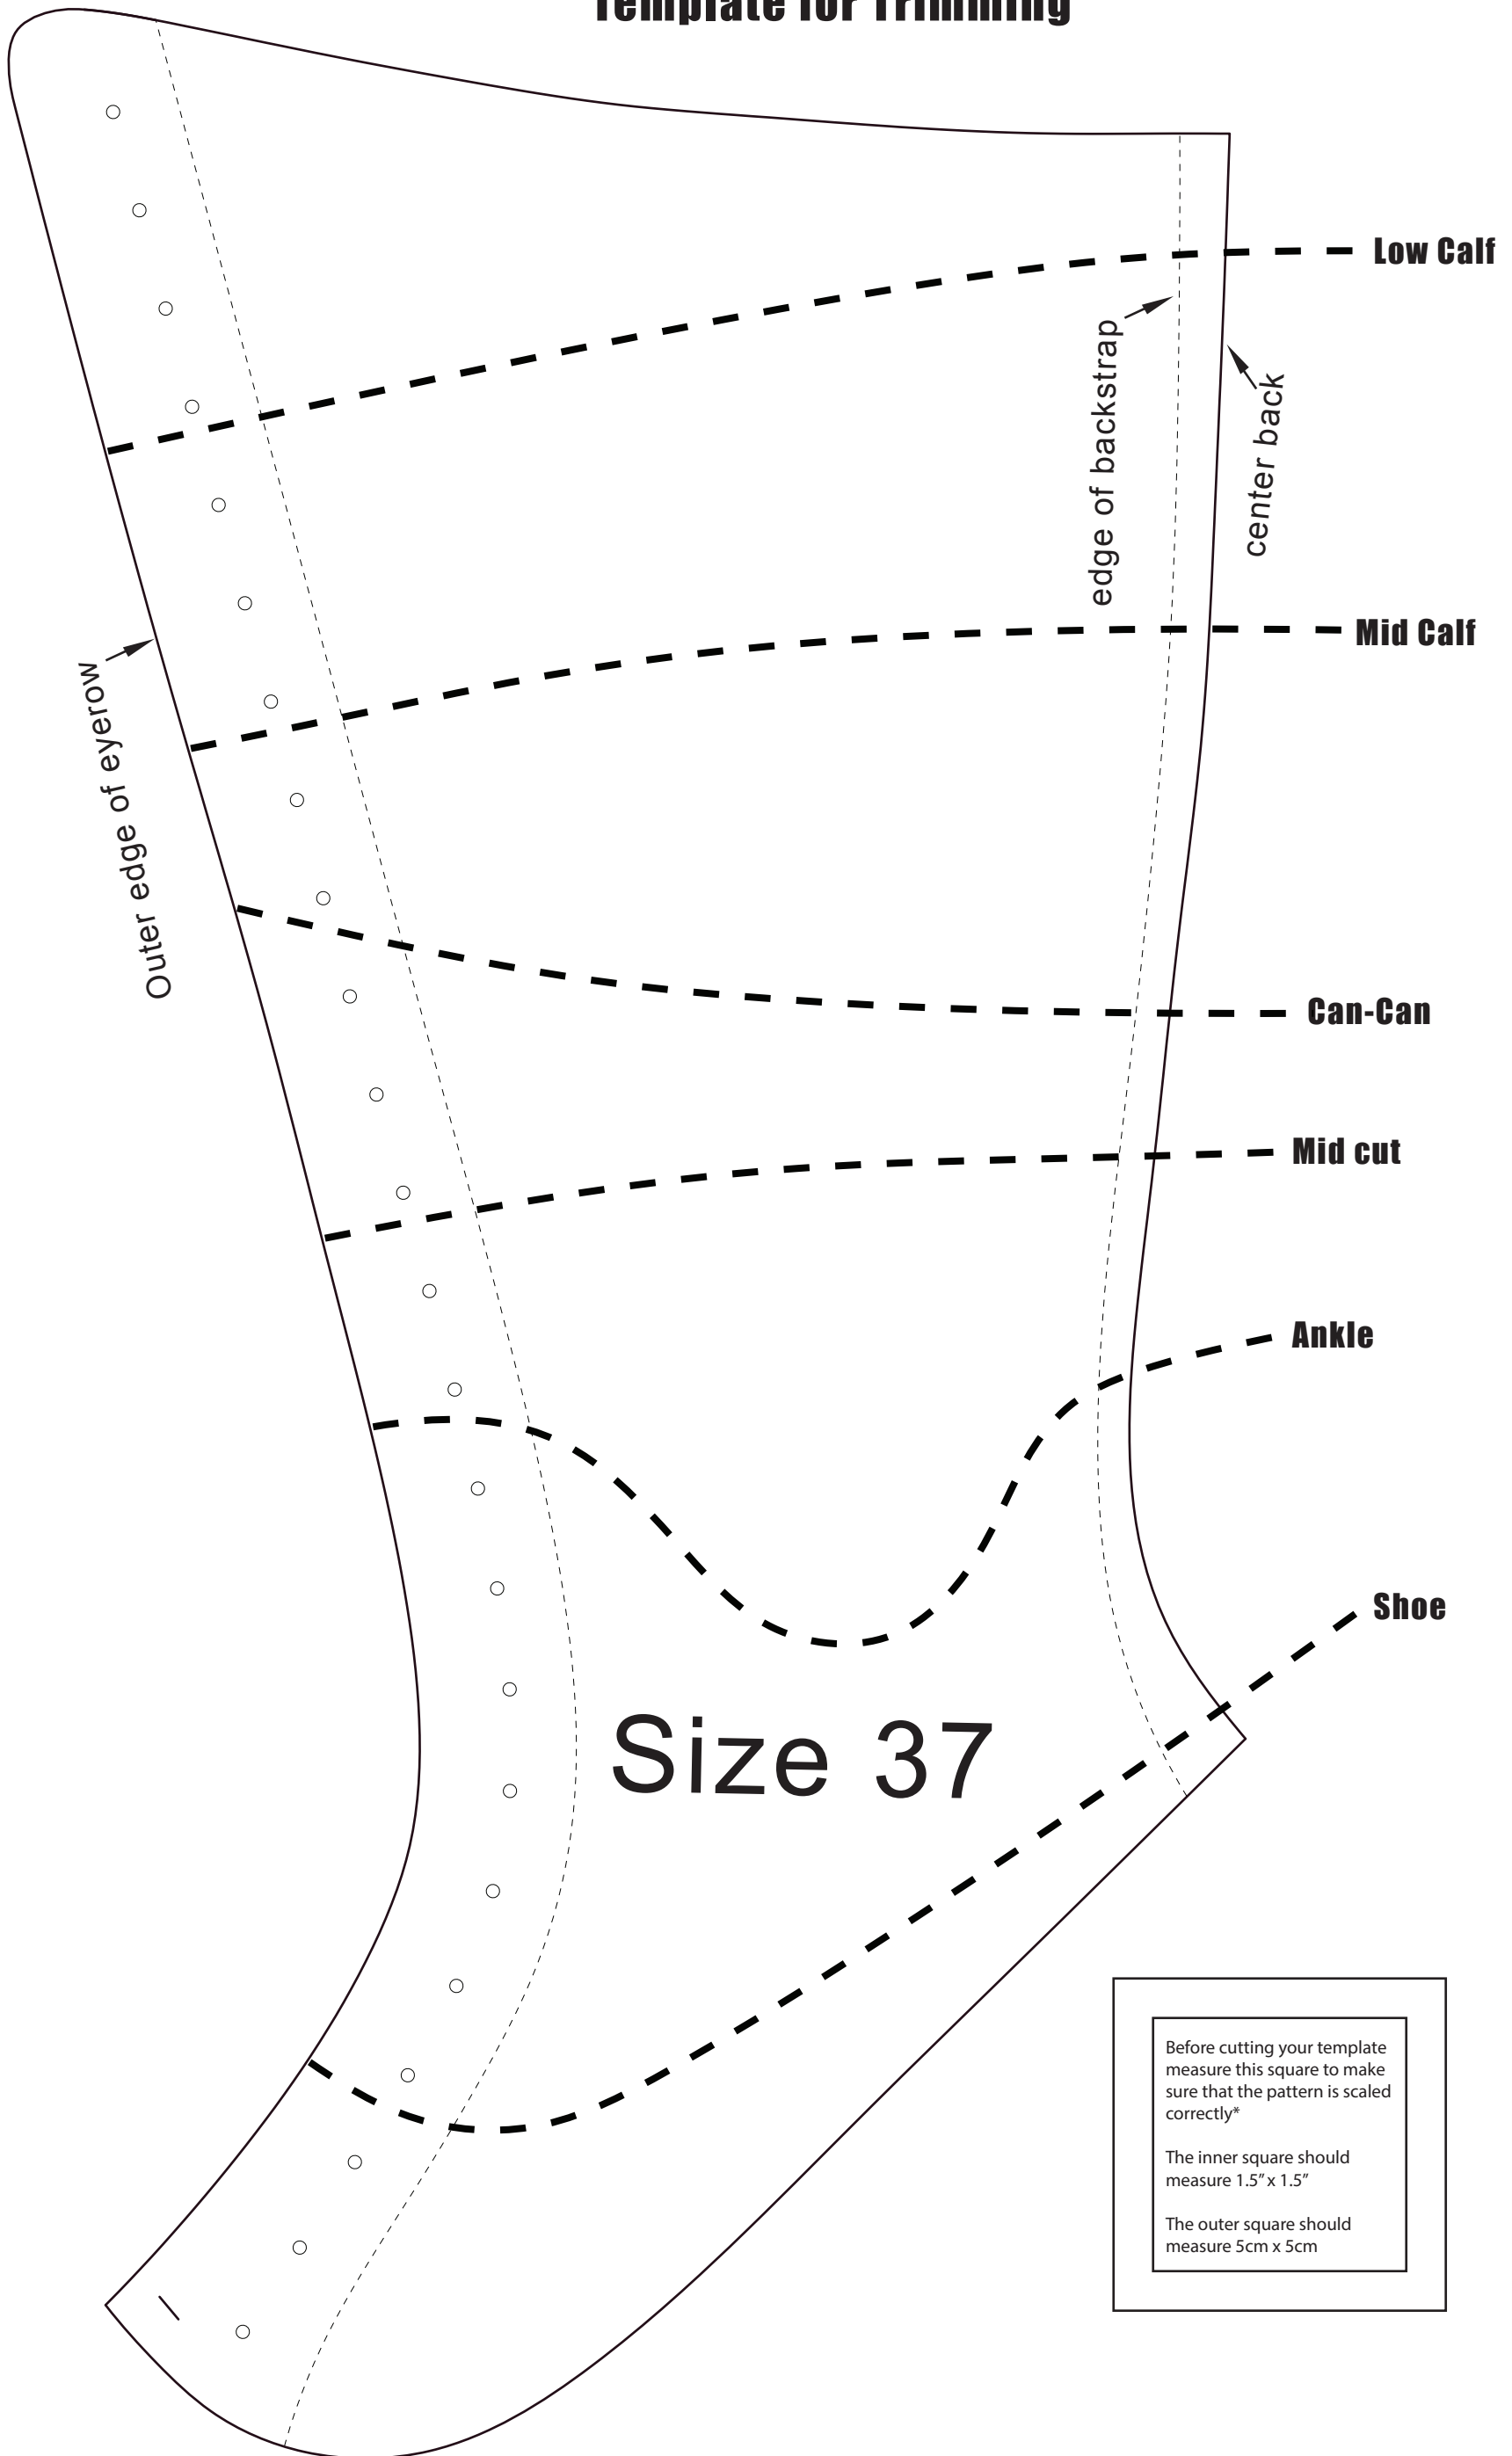

# A MOST VERSATILE BOOT™

BY JITTERBUG BOY ORIGINAL FOOTWEAR

## Template for Trimming

Before cutting your template measure this square to make sure that the pattern is scaled correctly\*

The inner square should measure 1.5" x 1.5"

The outer square should measure 5cm x 5cm