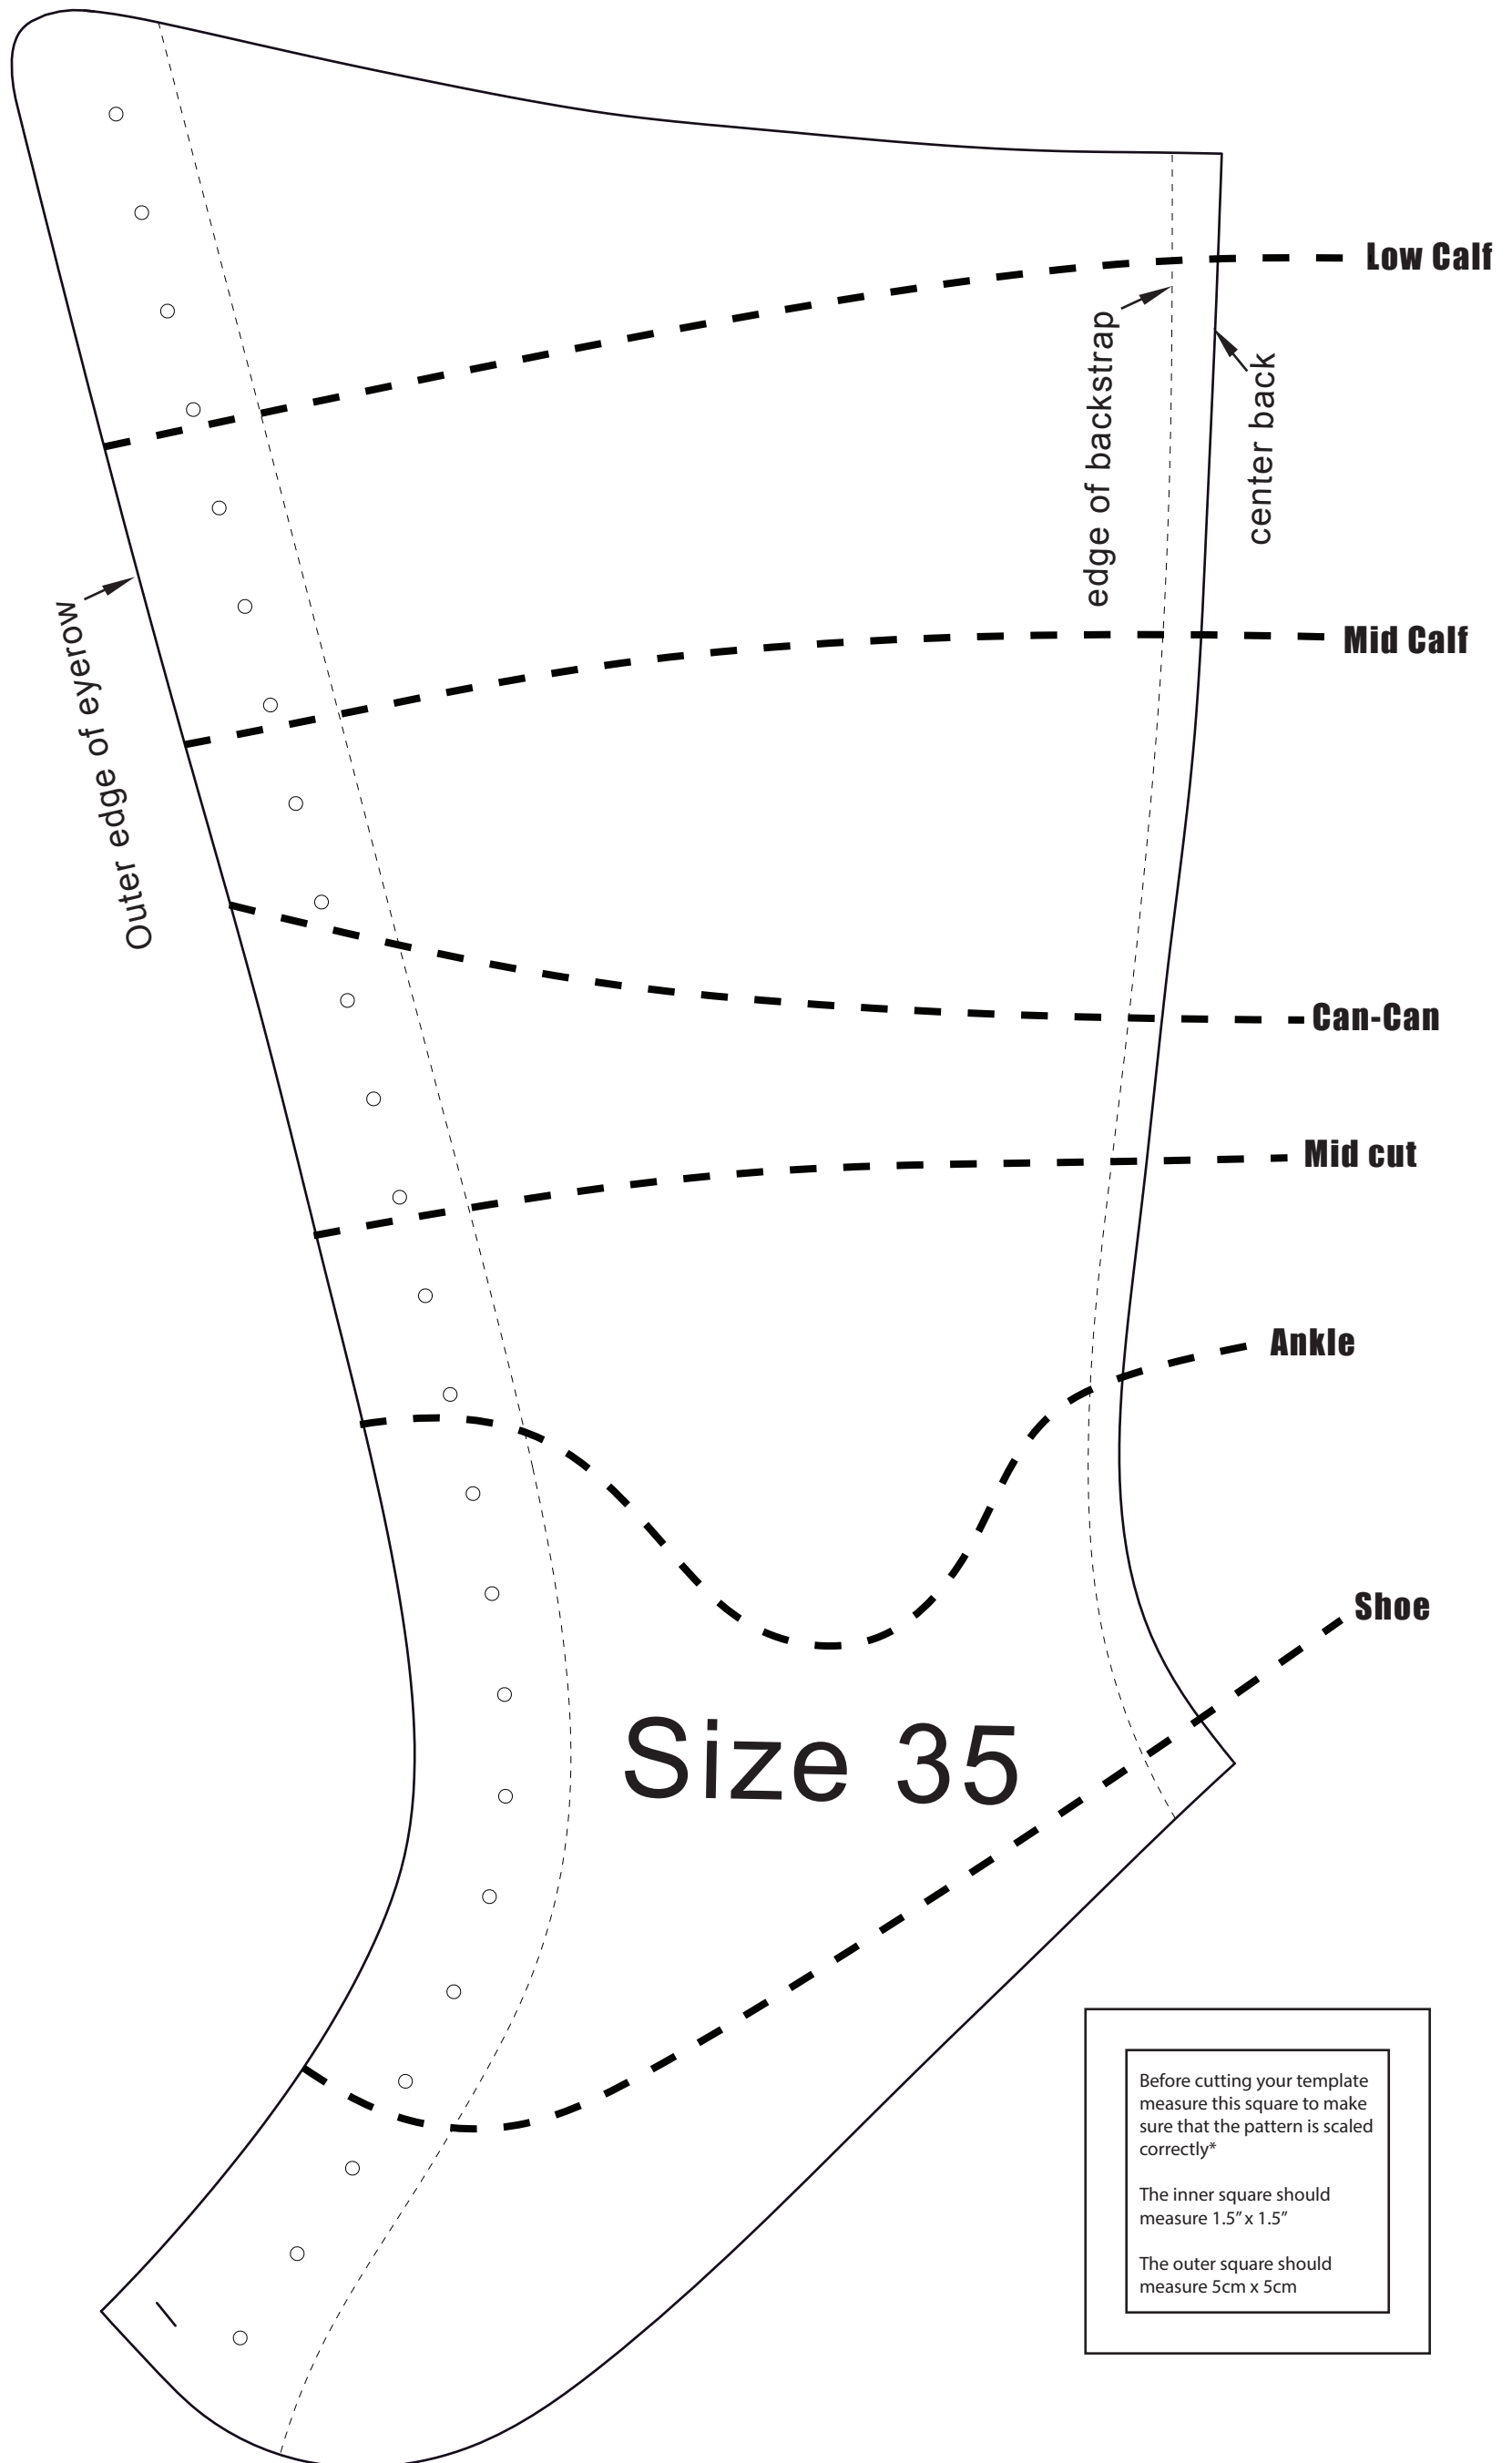

A MOST VERSATILE BOOT™

BY JITTERBUG BOY ORIGINAL FOOTWEAR

Template for Trimming

Before cutting your template measure this square to make sure that the pattern is scaled correctly*

The inner square should measure 1.5" x 1.5"

The outer square should measure 5cm x 5cm